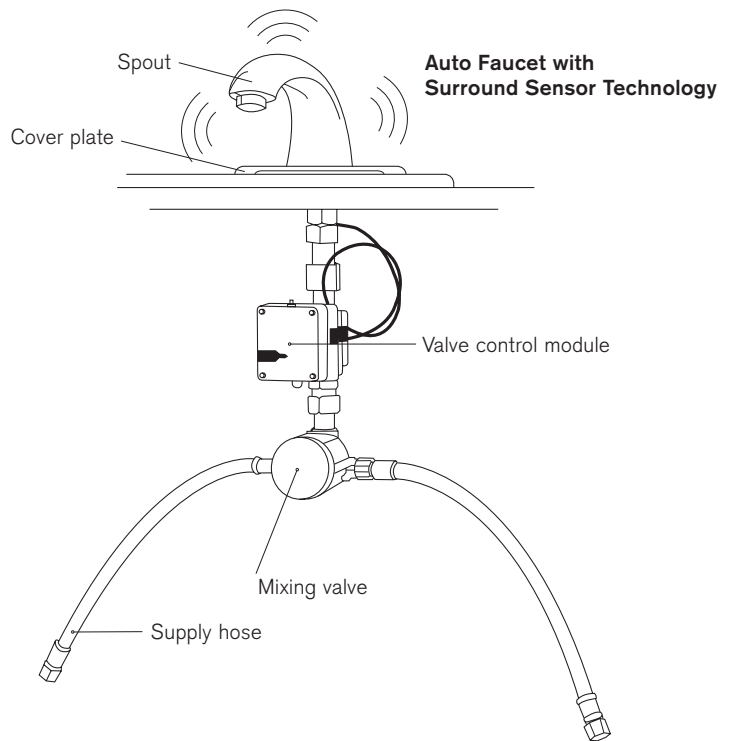

Kit 1 includes: spout and valve control module

Kit 2 includes: spout, valve control module and main supply hose (1/2" pipe x 3/8" comp. x 12" length)

Kit 3 includes: spout, valve control module, mixing valve and hot/cold supply hoses (3/8" comp. x 3/8" comp. x 12" length)

Radius™ Technology

Radius™ Touch-Free Technology is value-engineered from the start to deliver consistent, cost-effective performance, long-term maintenance-free operation and customer delight through proprietary and patented componentry and unique advanced, accurate sensors.

Our Radius™ systems won't corrode or fail because our proprietary dry cam-gear design keeps all electronics away from water flow. The exclusive TC® technology enables our systems to be the most accurate on the market delivering error-free precise portion control and are sophisticated enough to compensate for users and the environment.

Three-Year Warranty

Fully guaranteed against defects in parts and workmanship.