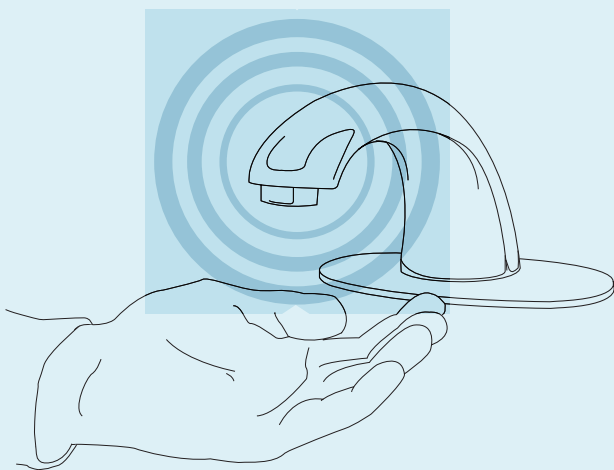

Easy Installation

All components are included and installation takes less than 10 minutes.

User-Friendly Performance

Surround Sensor Technology creates an omni-directional sensing zone guaranteeing activation every time.

Promotes Health and Wellness

Recent studies indicate that public washroom users are 50 percent more likely to wash their hands in a touch-free washroom.

Venetian in
Polished Chrome

The AutoFaucet® is just one component of the TC® Touch-Free Washroom.™ For maximum cost effectiveness and customer delight, use the entire TC® automated bundle. Add the OneShot® Automatic Soap System for a complete touch-free wash station.

Only TC® provides the complete Touch-Free Washroom™ experience, which helps prevent the spreading of germs, creates a barrier to cross-contamination and promotes a cleaner and healthier environment.

AutoFaucet® Products